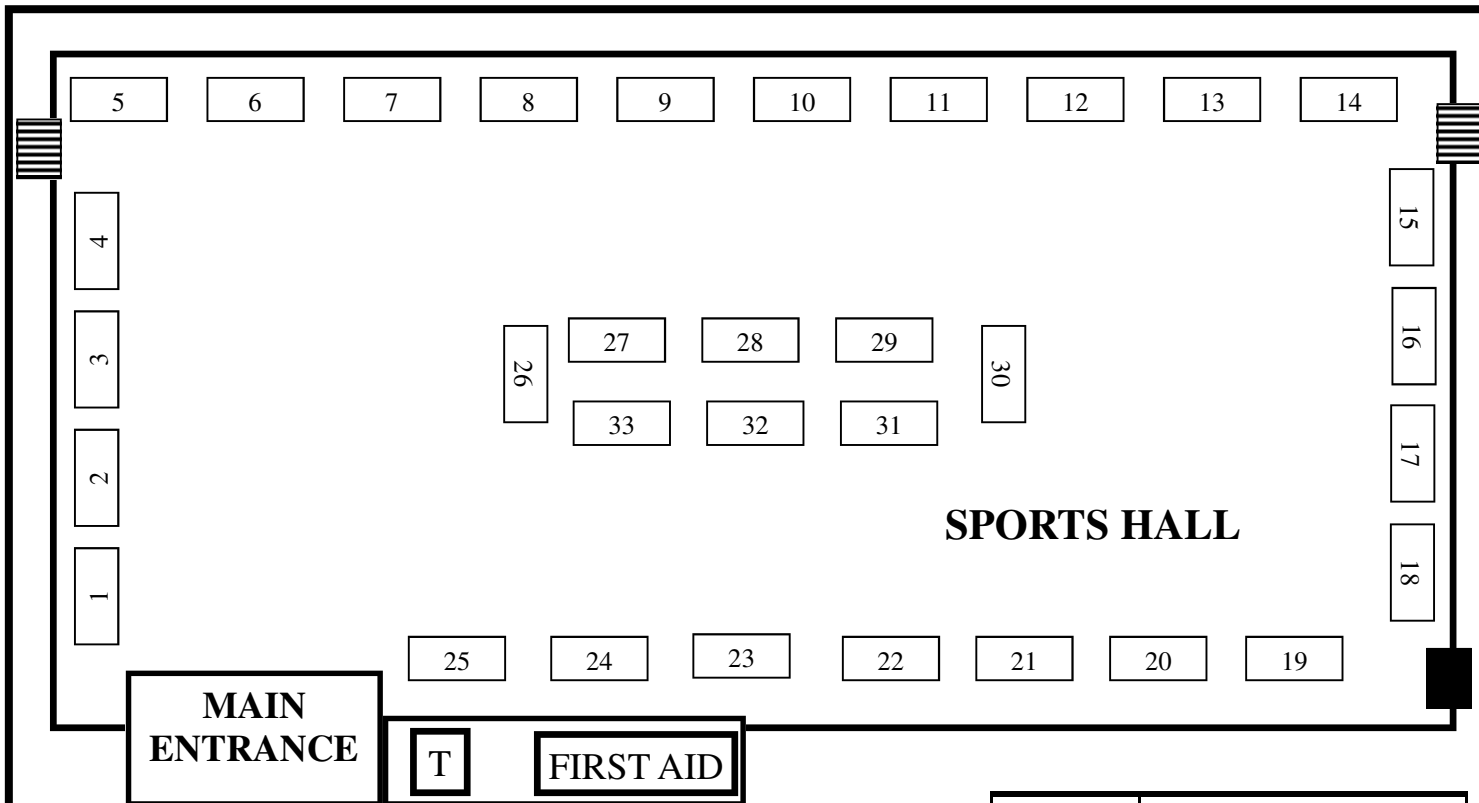

Career Options 2014 Floor Plan

T = TOILETS **■** = EXIT
||||| = EMERGENCY EXIT ONLY

SPORTS HALL

**MAIN
ENTRANCE**

T

FIRST AID

MAIN SCHOOL

Stand No.	Exhibitor
9	St. Patrick's College, Drumcondra
10	University College Cork (UCC)
11	NUI Galway
12	Hear & Dare
13	Dublin City University (DCU)
14	Letterkenny I.T.
15	FAS/ Solas
16	Shannon College of Hotel Management
17	Bank of Ireland